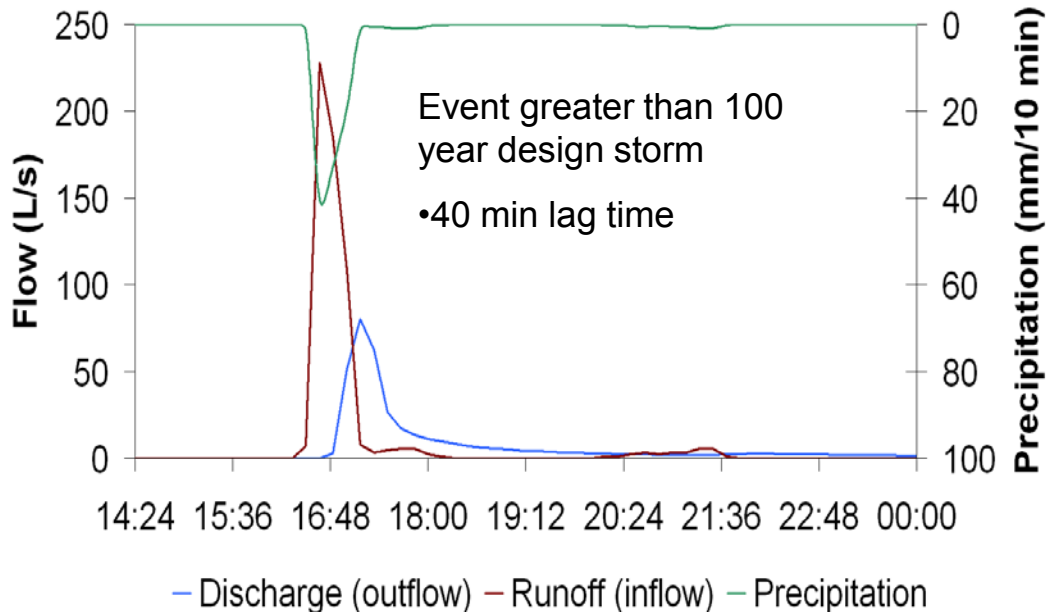

July 8th 2013 Thunder Storms

104 mm over 5 ½ hrs – 240 mm/hr peak intensity for 10 min interval