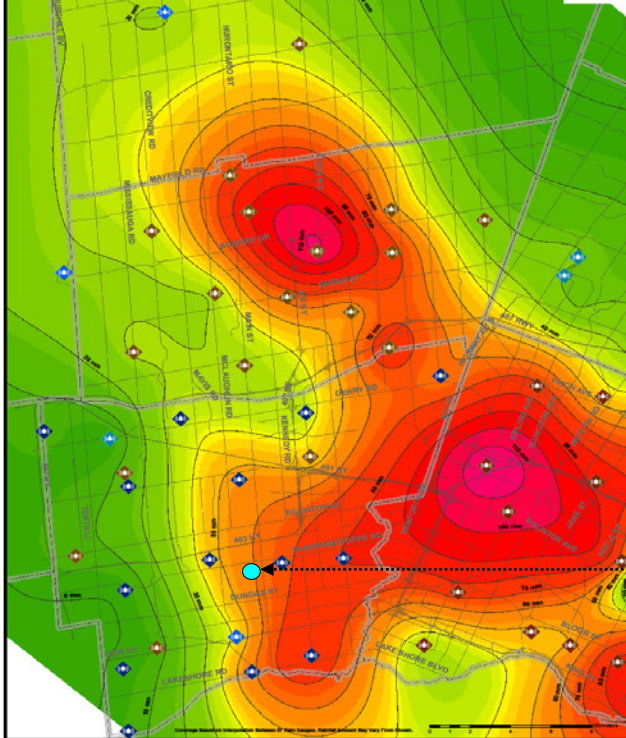

Rainfall Distribution of July 8th, 2013 Storm Event Lower Credit River Watershed

July 8th 2013 Storm Greater than 100 Year Event

Elm Drive LID Site