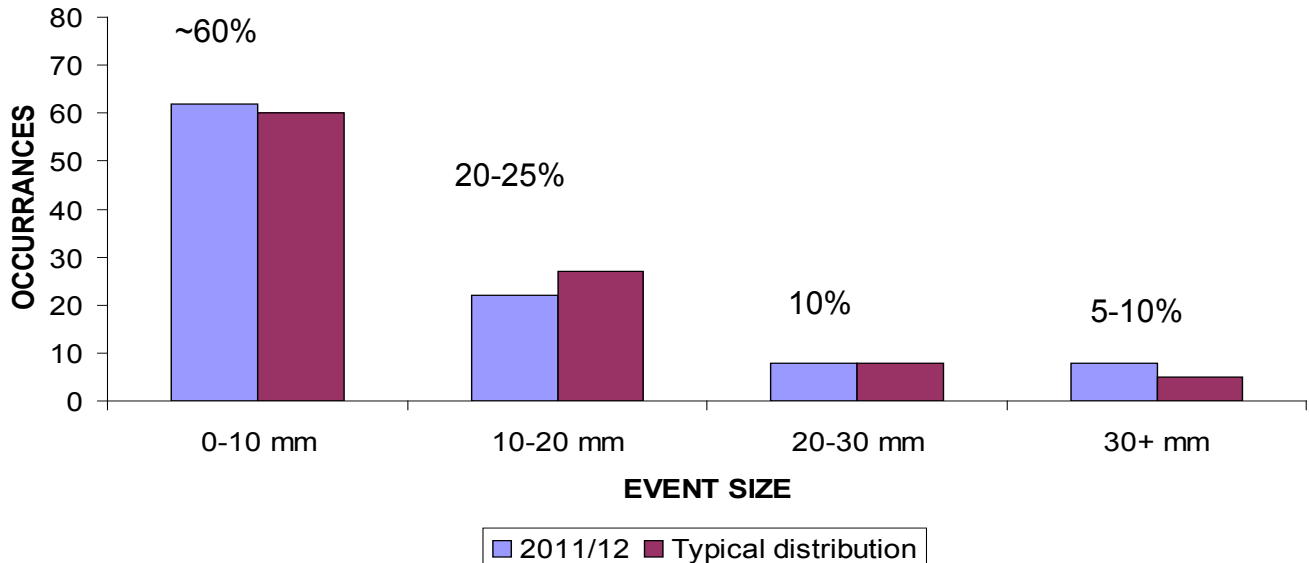

Precipitation at Elm Drive

- •2011 – 40% more rain than typical for August to November
- •2012 - 10% less than typical