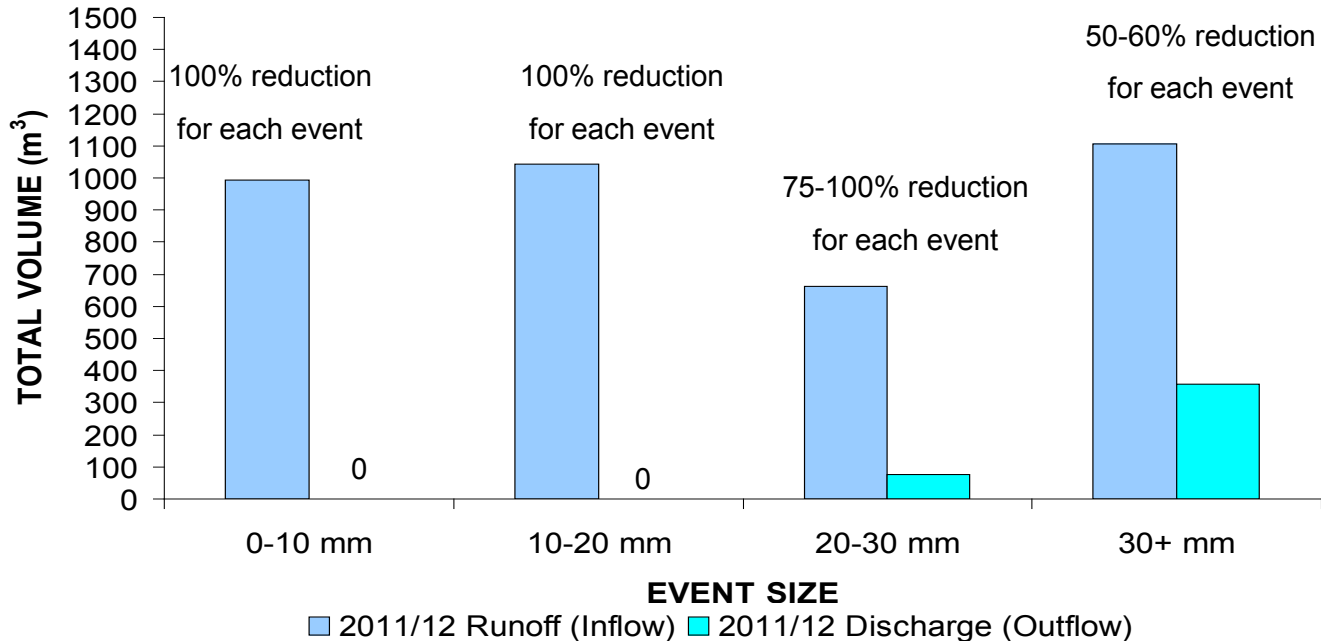

Volume Reduction